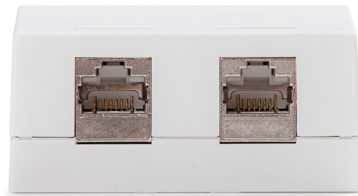

# Surface box, 2 ports, wall-mounted

P/N: KE-SMB02-W

## Features

- designed for two keystone jacks RJ45
- straight entry for patch cables
- compatible with keystone jacks P/N: KEJ-C6A-S-HD, KEJ-C6A-S-10G, KEJ-CEA-S-10G, KEJ-C6-S-TL, KEJ-C6-U-TL, KEJ-C5E-S-TL, KEJ-C5E-U-TL, KEJ-C5E-U-BK

## Construction

Height	64 mm
Weight	68 mm
Depth	30 mm
Material	plastic
Color	white
Surface	matt