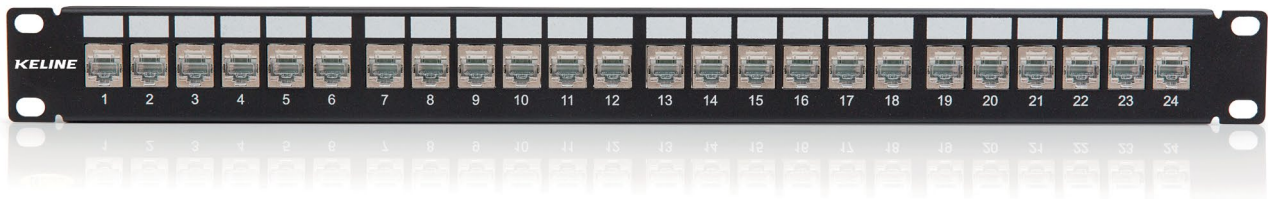

Patch panel, Category 6_A, 24xRJ45/s, black, KEJ-C6A-S-HD keystones included

P/N: KEP-C6A-S-HD

10
Gigabit

Cat. 6_A
interoperable

500
MHz

Features

- 24 keystone jacks KEJ-C6A-S-HD included
- designed for 19" cabinets
- integrated cable management
- cable ties for gripping (24 pcs)
- set of M6 screws and captive nuts (2 pcs)
- grounding screw and washer (1 pc)

Application

- primary (Campus), secondary (Riser), tertiary (Horizontal)
- IEEE 802.3: 10BASE-T; 100BASE-T; 1000BASE-T; 10GBASE-T
- IEEE 802.5: 16 MB; ISDN; FDDI; ATM
- high bandwidth digital applications with low BER
- multimedia transmissions like digital and analog video and voice

Construction

Height	1U (44, 5 mm)	
Width	19" (482,6 mm)	
Depth (including cable management)	152 mm	
Material	front face	steel
	cable management	nickel-plated steel, corrosion-resistant
Colour	black RAL 9005	
Surface	structured, matt	

Keystone jack HD (KEJ-C6A-S-HD) mechanical properties

Note: for detailed information see datasheet for keystone jack KEJ-C6A-S-HD

Suitable for installing on	cables with solid wires	from 0,51 to 0,64 mm (od AWG 24 do AWG 22)
	cables with stranded wires	from AWG 27/7 to AWG 26/7
Insertion / extraction cycles	min. 750	
Temperature range	operation	-40 °C to +70 °C
IDC reterminations	min. 20	
Contact pin material	phosphor-bronze alloy coated with 50 μ of gold	
IDC contacts material	high strength phosphor-bronze alloy	
IDC contacts plating	100 micron tin alloy	